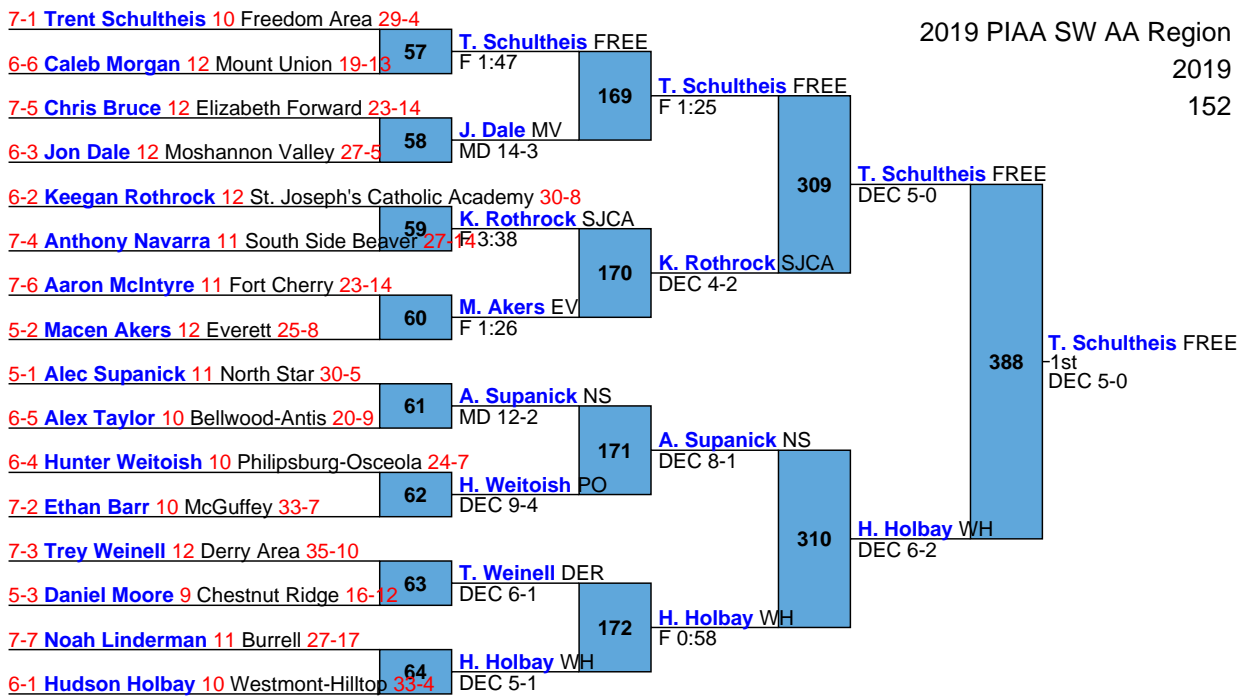

308 R. Krug FH
DEC 7-3

252 R. Krug FH
DEC 5-2

350 J. Kazalas QV
MD 8-0

L349 J. Pail FREE
DEC 5-2

L350 R. Krug FH
MD 8-0

384 J. Pail FREE
5th DEC 5-2

7-1 **Thayne Lawrence** 11 Frazier 21-3

6-6 **Kobe Harr** 11 Claysburg-Kimmel 25-5