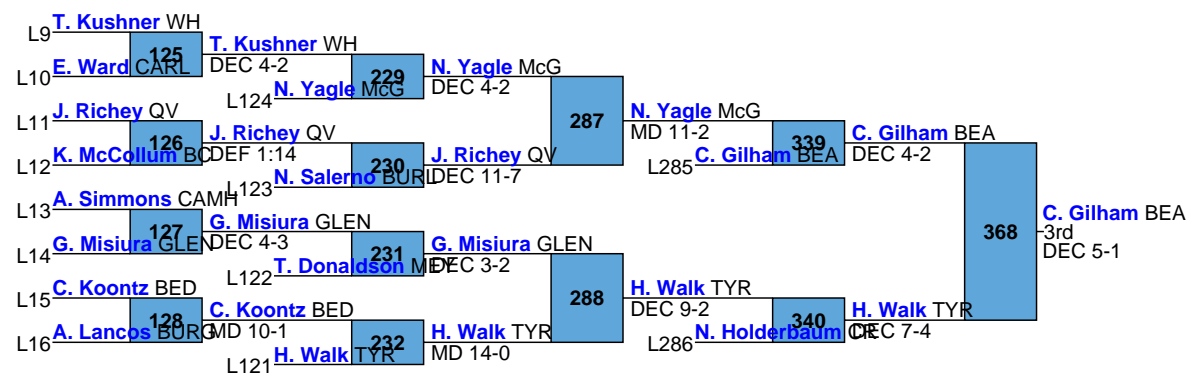

228 **B. Beatty** MU MD 14-1

283 **L. Geibig** MP DEC 2-1

337 **E. Toth** FH DEC 7-2

284 **B. Beatty** MU DEC 5-4

338 **S. Dubler** GLEN MD 13-2

365 **S. Dubler** GLEN 3rd DEC 5-0

L337 **L. Geibig** MP DEC 7-2

L338 **B. Beatty** MU 5th DEC 4-2

366 **B. Beatty** MU MD 13-2

2019 PIAA SW AA Region

2019

113

2019 PIAA SW AA Region

2019

120