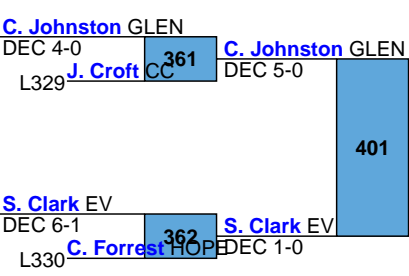

C. Johnston GLEN
3rd
DEC 6-0

L361 **J. Croft** CC
DEC 5-0
5th
L362 **C. Forrest** HOPE
DEC 3-0
DEC 1-0