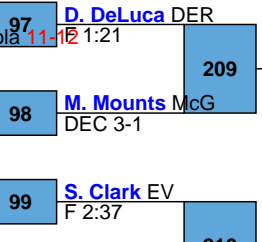

2019 PIAA SW AA Region

2019

220

7-1 **Dominic DeLuca** 12 Derry Area 32-1

6-6 **Tyler Anderson** 11 Philipsburg-Osceola 11-12 1:21

7-5 **Marshall Mounts** 12 McGuffey 23-12

6-3 **Eric Wagner** 12 Richland 21-10

5-2 **Shane Clark** 12 Everett 24-9

7-4 **Jake Barbabella** 10 Avonworth 16-8

7-6 **Luke Garda** 12 Keystone Oaks 26-8

6-2 **John Croft** 12 Central Cambria 29-8

6-1 **Cory Johnston** 11 Glendale 34-3

7-7 **John Blackburn** 11 South Park 22-12

5-3 **Kyle Guyer** 12 Northern Bedford 21-12

7-2 **Connor Forrest** 12 Hopewell 28-5

7-3 **Jacob Baker** 12 Beth-Center 33-8

6-4 **Dillion Covalt** 12 Penns Valley 29-8

6-5 **Isaiah Reed** 11 Huntingdon Area 26-13

5-1 **Duane Knisely** 11 Chestnut Ridge 31-5

D. DeLuca DER
DEC 3-0
1st
DEC 3-2

D. Knisely CR
DEC 4-3