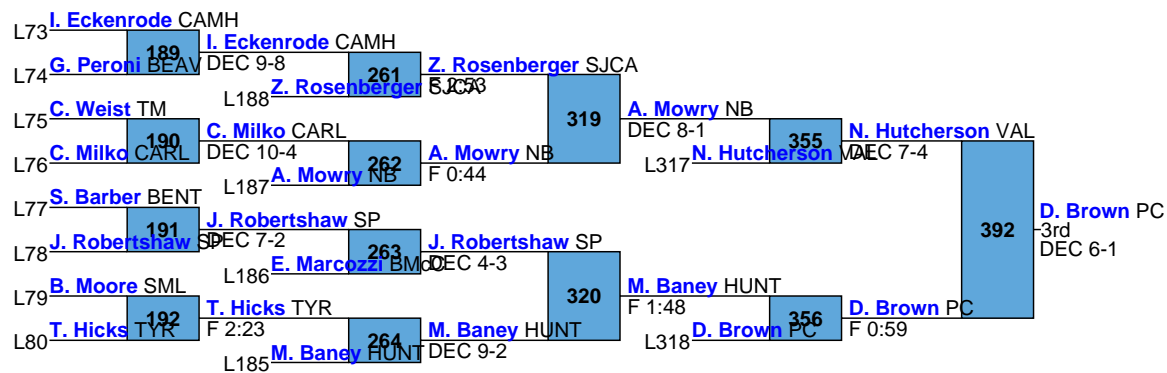

L69 **L. Moody** MEY 183

L70 **P. Cutchember** BC 184

L71 **J. Housel** BC

L72 **D. Slovick** BURG 184

2019 PIAA SW AA Region

2019

170

- 6-1 **Derek Yingling** 12 West Branch 29-1
- 7-7 **Garrett Boone** 11 McGuffey 23-9
- 5-3 **Tyler Krause** 12 Somerset 19-11
- 7-3 **Nick Whittington** 11 Keystone Oaks 35-7
- 7-2 **Austin Walley** 11 Ellwood City 30-2
- 6-4 **Ryder Kocik** 12 Huntingdon Area 27-13
- 6-5 **Jc Smychynsky** 12 Penn Cambria 28-6
- 5-2 **Alex Fouse** 12 Northern Bedford 22-4
- 5-1 **Austin Crouse** 12 Chestnut Ridge 26-8
- 7-6 **Kolin Walker** 11 West Greene 18-9
- 7-4 **Bryson Miller** 12 Freedom Area 23-8
- 6-2 **Dylan Bisel** 12 Bald Eagle Area 26-9
- 6-3 **Garrett Henigin** 11 Blairsville 24-5
- 7-5 **Ricky Feroce** 11 Burrell 30-13
- 6-6 **Zach Weakland** 10 Cambria Heights 19-12
- 7-1 **Dayton Pitzer** 9 Mount Pleasant 35-1