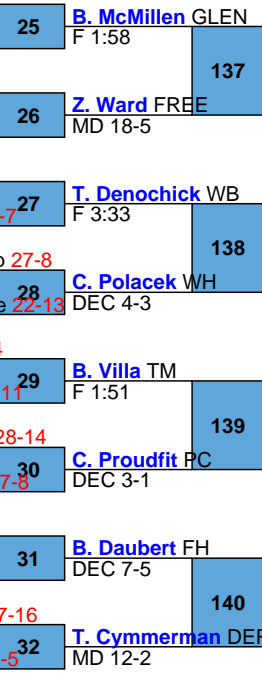

6-1 Brock McMillen 10 Glendale 35-1

7-7 Trent Valovchik 11 Burrell 28-15

5-3 Evan Brennan 12 Everett 26-5

7-3 ZJ Ward 12 Freedom Area 15-4

7-2 Jett Pattison 12 McGuffey 32-7

6-4 Tyler Denochick 12 West Branch 28-7

6-5 Conner Polacek 11 Westmont-Hilltop 27-8

5-2 Gryphon Callihan 11 Chestnut Ridge 22-13

5-1 Brady Villa 12 Tussey Mountain 27-4

7-6 Ty Mazutis 12 Chartiers-Houston 26-11

7-4 Damian George 11 Mount Pleasant 28-14

6-2 Chase Proudfit 121 Penn Cambria 27-8

6-3 Byron Daubert 12 Forest Hills 28-10

7-5 Eddie Huehn 11 Carlynton 31-8

6-6 Brynen Kisiel 12 Huntingdon Area 17-16

7-1 Tyler Cymmerman 10 Derry Area 34-5