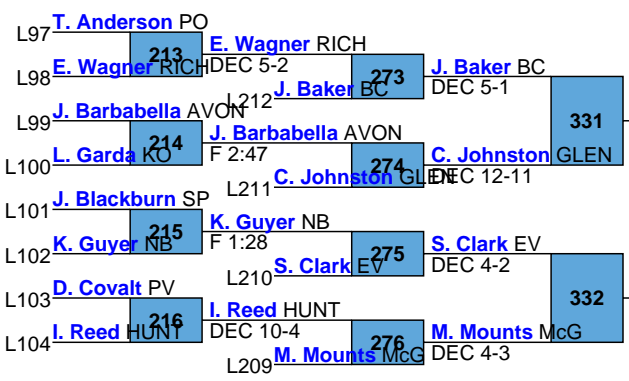

C. Johnston GLEN
3rd
DEC 6-0

L361 **J. Croft** CC
DEC 5-0
5th
L362 **C. Forrest** HOPE
DEC 3-0
DEC 1-0