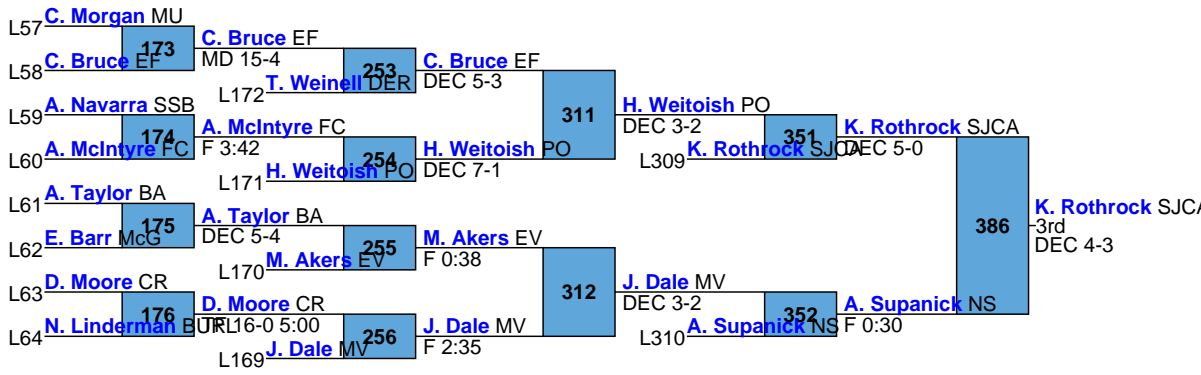

308 R. Krug FH
DEC 7-3

252 R. Krug FH
DEC 5-2

350 J. Kazalas QV
MD 8-0

L349 J. Pail FREE
DEC 5-2

L350 R. Krug FH
MD 8-0

384 J. Pail FREE
5th DEC 5-2

7-1 **Thayne Lawrence** 11 Frazier 21-3

6-6 **Kobe Harr** 11 Claysburg-Kimmel 25-5